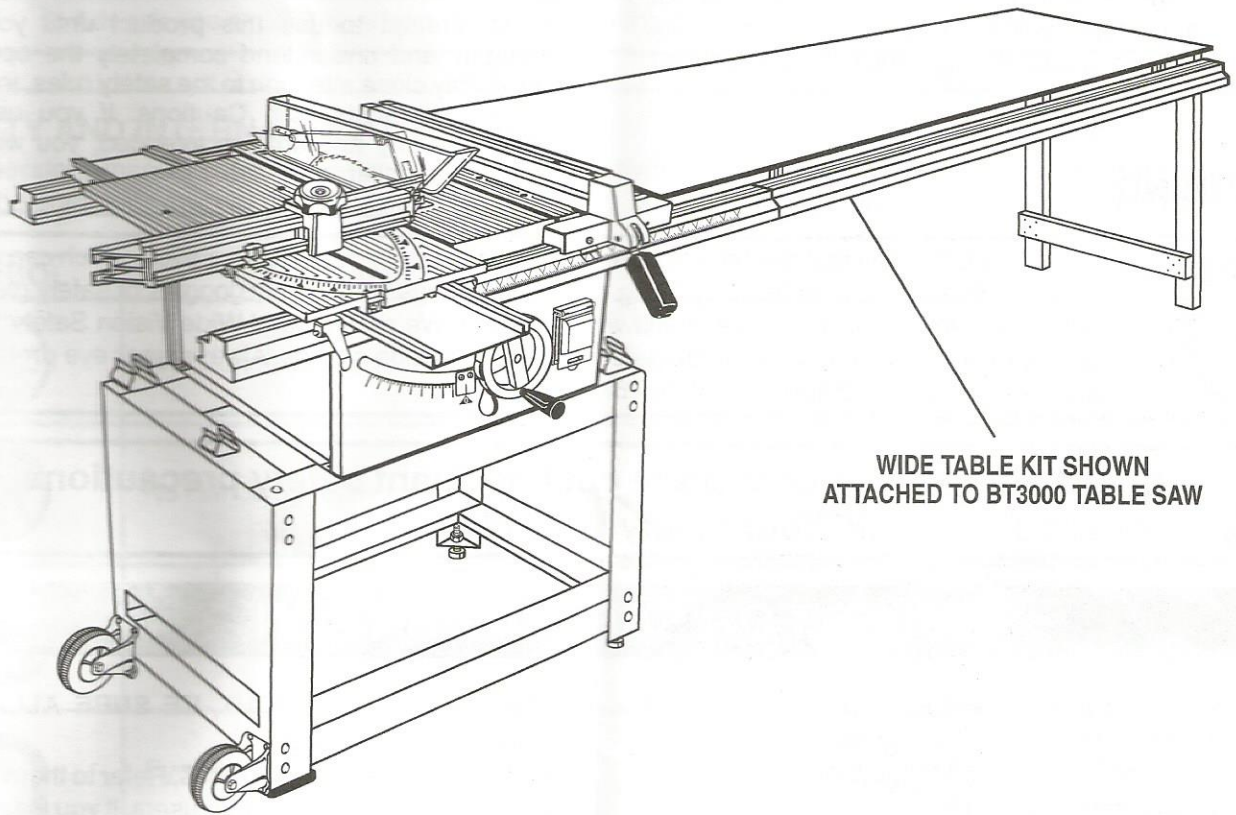

# OPERATOR'S MANUAL WIDE TABLE KIT

### FOR USE WITH RYOBI BT3000 TABLE SAW

WIDE TABLE KIT SHOWN  
ATTACHED TO BT3000 TABLE SAW

LUMBER NOT INCLUDED WITH THIS KIT

TABLE SAW AND STAND NOT INCLUDED WITH THIS KIT

Your new Wide Table Kit has been engineered and manufactured to Ryobi's high standard for dependability, ease of operation, and operator safety. Properly cared for, it will give you years of rugged, trouble-free performance.